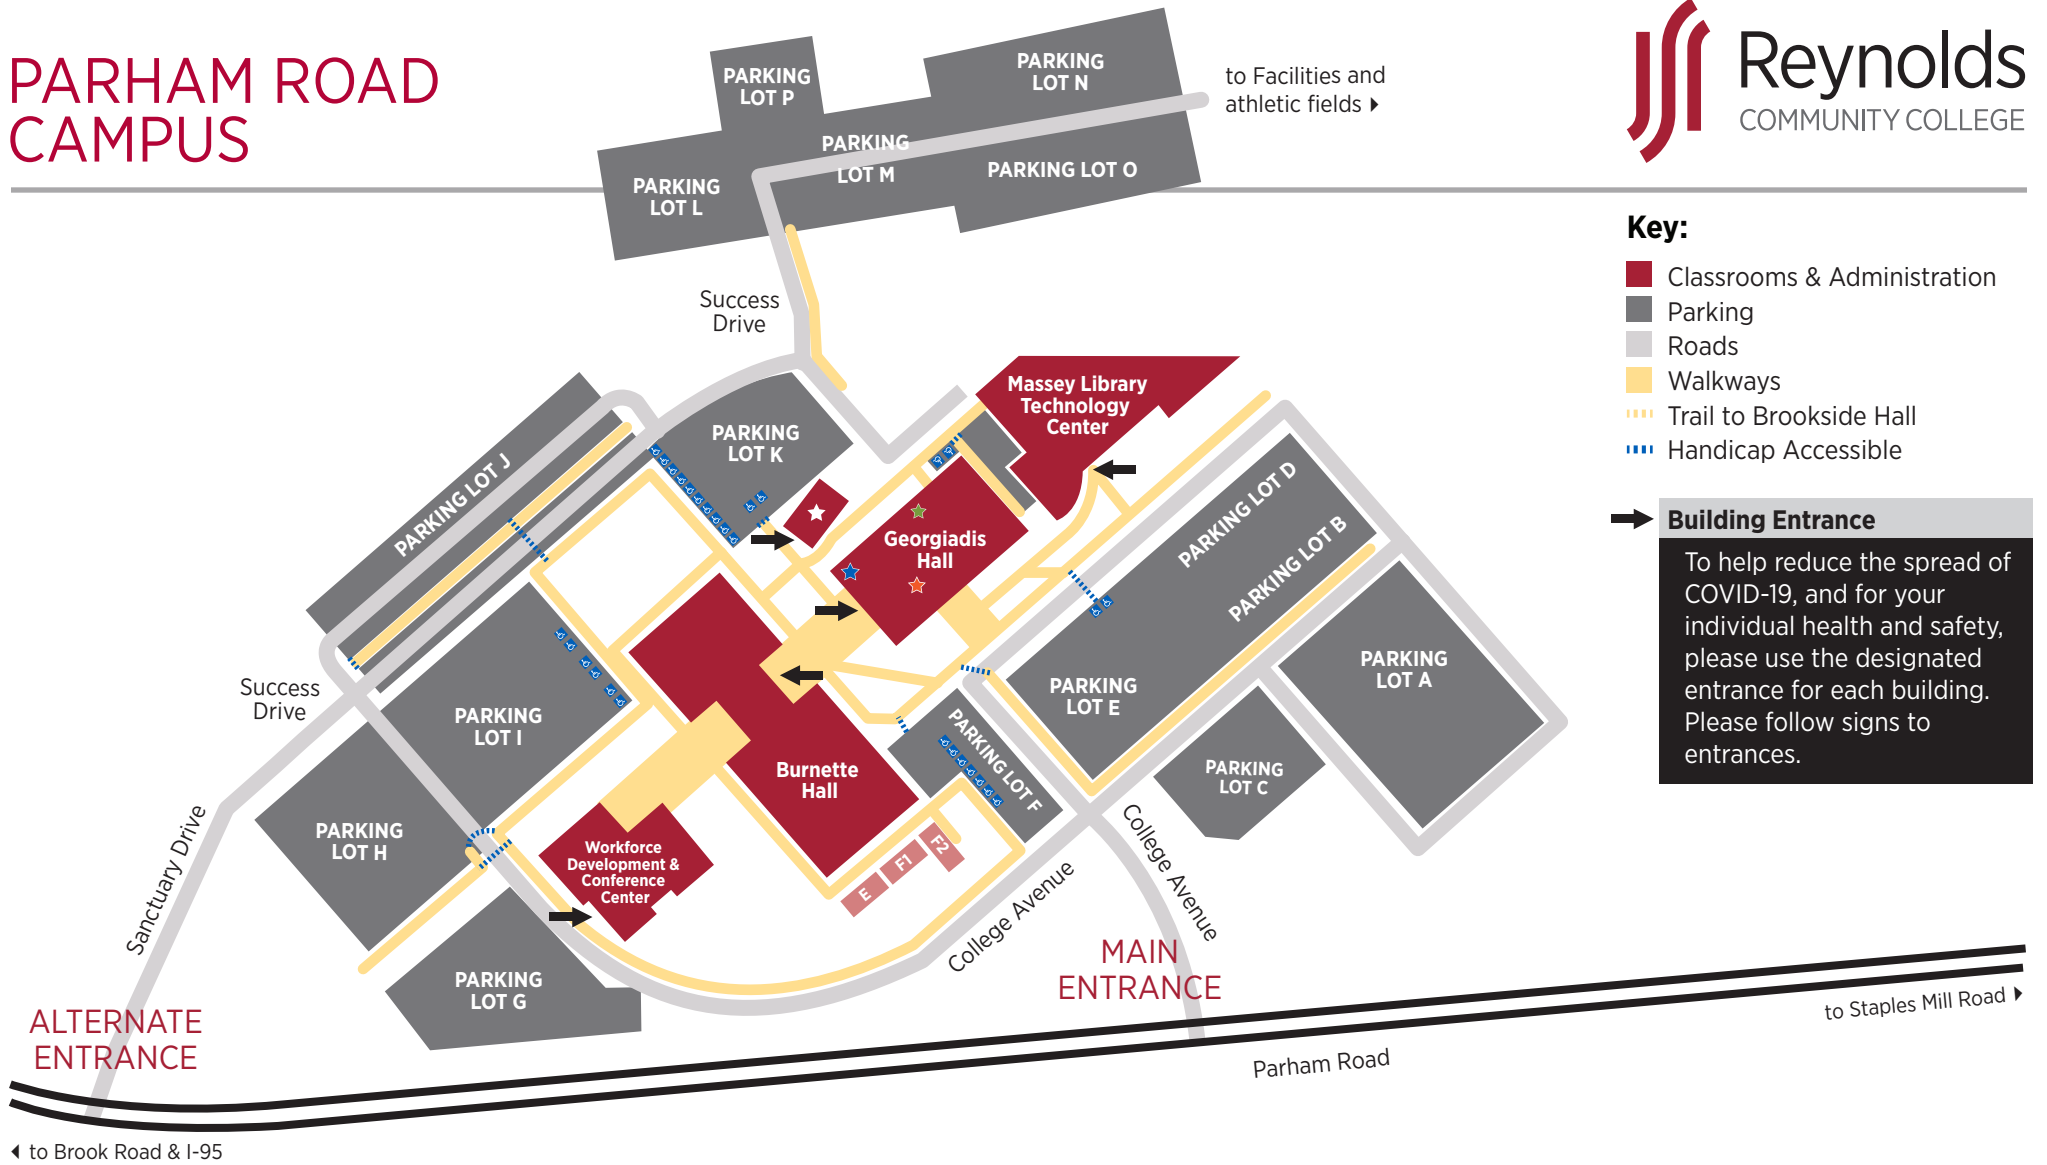

PARHAM ROAD CAMPUS

ALTERNATE ENTRANCE

MAIN ENTRANCE

to Brook Road & I-95

to Staples Mill Road

<p>Workforce Development & Conference Center</p> <ul style="list-style-type: none"> Advancement.....200 CCWA103 Conference Center Gallery...Main Level Financial Operations.....202 Human Resources.....121 Office of the President.....210 	<p>Burnette Hall</p> <ul style="list-style-type: none"> Campus Café..... Main Level Campus Police.....100 School of Business112 School of Humanities & Social Sciences220 School of Mathematics, Science & Engineering.....177 	<p>Georgiadis Hall</p> <ul style="list-style-type: none"> Registrar's Office207 Business OfficeB001 ★ Campus Store102 Student Support Services200 ★ Advising Services100 Financial Aid.....202 Gym & Fitness Studio.....B010 Julian's CaféMain Level Math Central+206 	<ul style="list-style-type: none"> Student Accommodations.....101 Student Life.....Mezzanine ★ Testing Center.....104 Veterans Resource Center.....237 <p>Massey Library Technology Center</p> <ul style="list-style-type: none"> Library.....103 Lipman Auditorium108 Meeting Room138 Tutoring ServicesB05 	<p>☆ Welcome Center</p> <ul style="list-style-type: none"> Admissions and Campus Tours
--	--	---	--	--