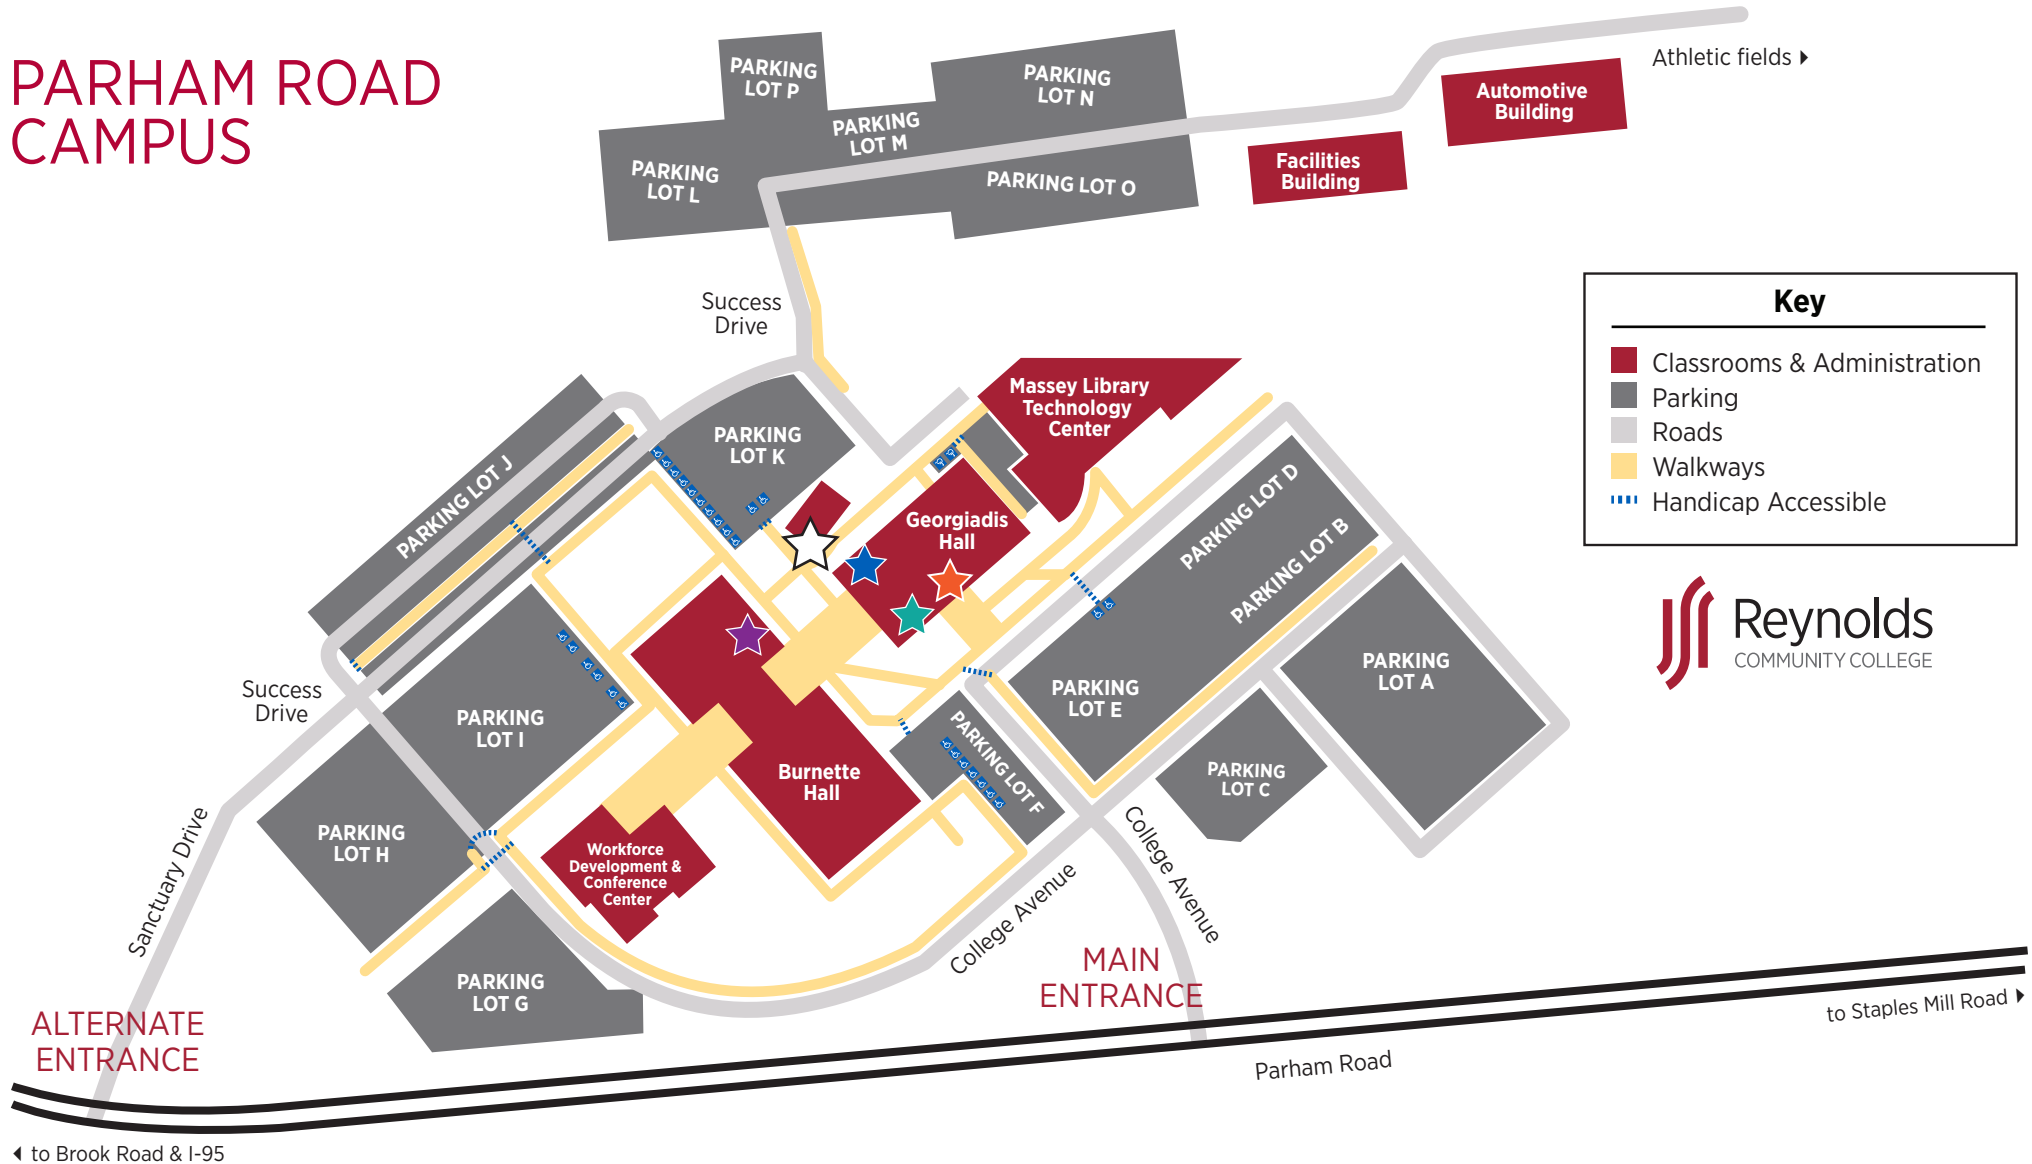

PARHAM ROAD CAMPUS

Key

- Classrooms & Administration
- Parking
- Roads
- Walkways
- Handicap Accessible

ALTERNATE ENTRANCE

MAIN ENTRANCE

← to Brook Road & I-95

to Staples Mill Road →

<p>Workforce Development & Conference Center</p> <ul style="list-style-type: none"> CCWA103 Conference Center Gallery....Main Level Financial Operations.....202 Human Resources.....121 Office of the President.....210 Scholarship Office200 	<p>Burnette Hall</p> <ul style="list-style-type: none"> ★ Campus Police100 ESL220 Math Central+164 School of Business112 School of Humanities & Social Sciences220 School of Mathematics, Science & Technology.....177 Writing Studio104 	<p>Georgiadis Hall</p> <ul style="list-style-type: none"> ★ Advising Services100 ★ Bookstore Store102 Business Office.....B001 Career Services.....100 Financial Aid.....202 Food Pantry.....237 GymB107 Julian's CaféMain Level 	<ul style="list-style-type: none"> Lactation room236 Meditation Room235 Shuttle Pick-up.....Outside ★ Student Accommodations.....101 Student Life.....Mezzanine Student Support Services.....200 Testing Center.....104 Military Services.....237 	<p>Massey Library Technology Center</p> <ul style="list-style-type: none"> Library.....103 Lipman Auditorium108 Meeting Room138 Tutoring ServicesB05 <p>Welcome Center</p> <ul style="list-style-type: none"> ★ Admissions and Campus Tours
---	--	---	---	--